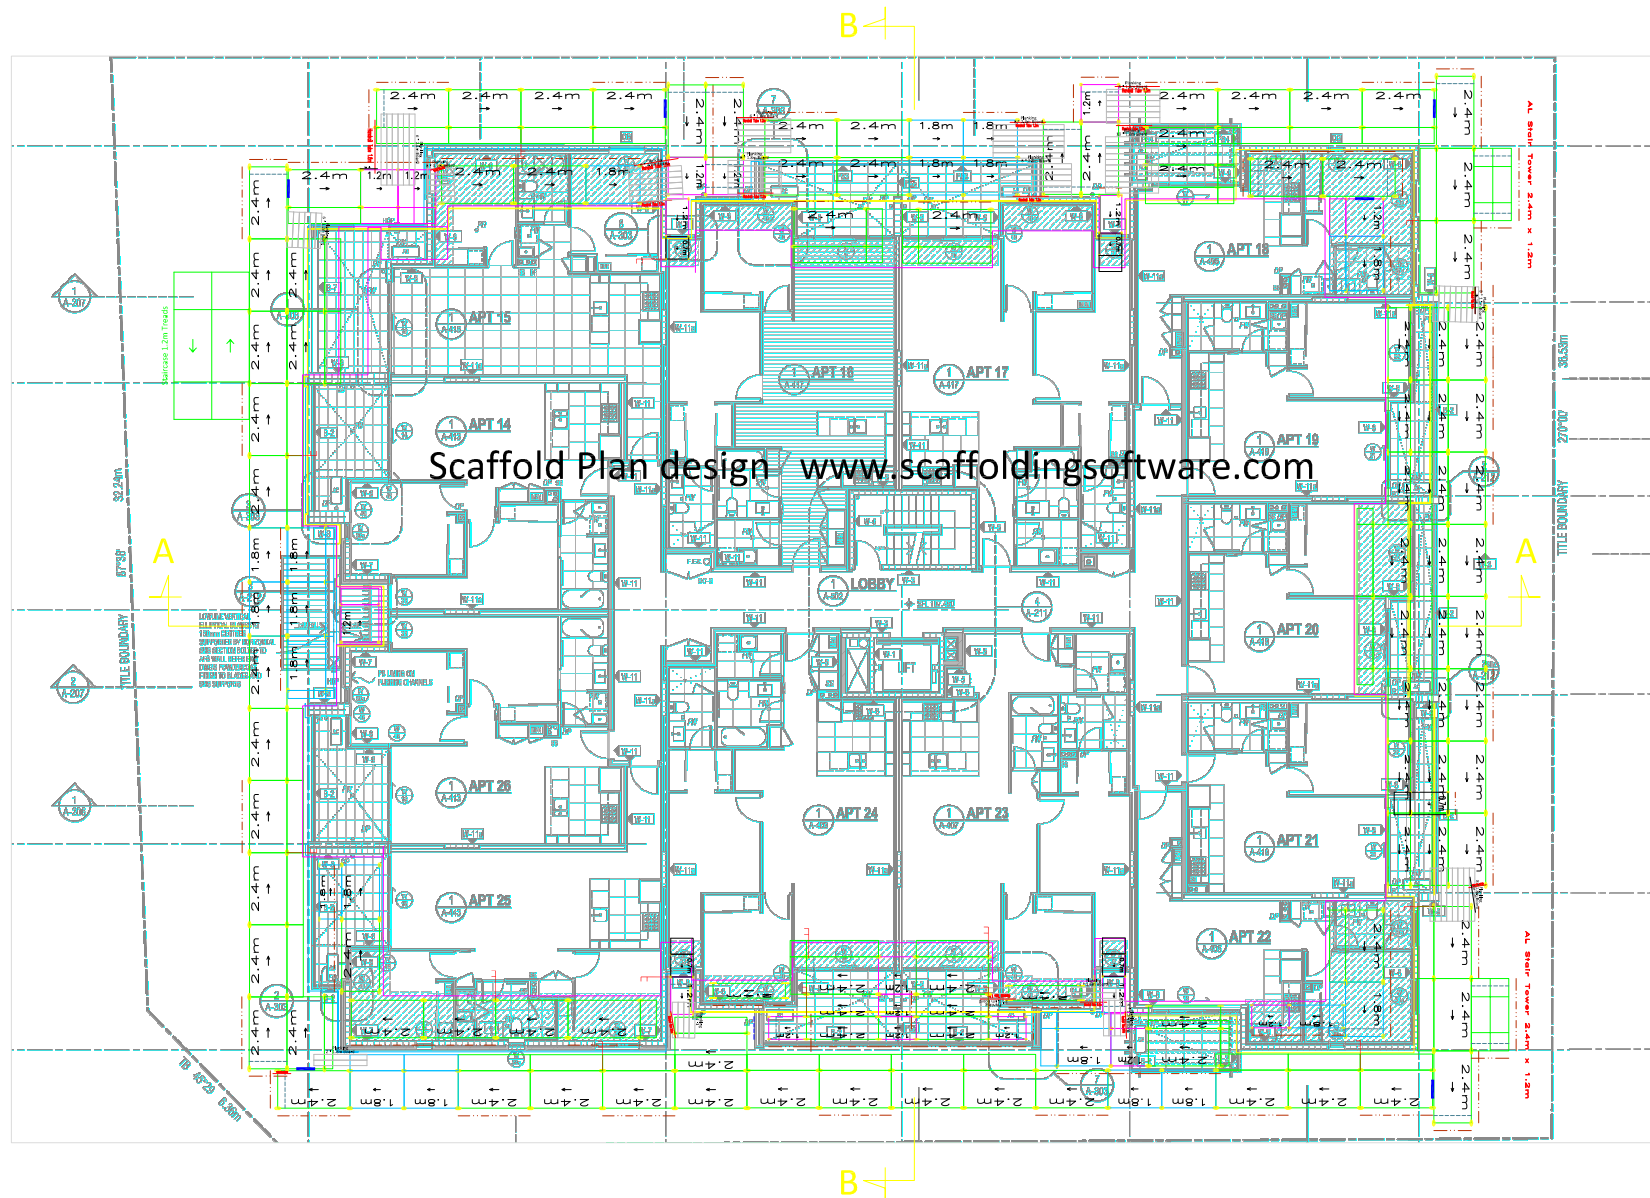

Scaffold Plan design

888 Lancaster Road, Lancaster
www.scaffoldingsoftware.com